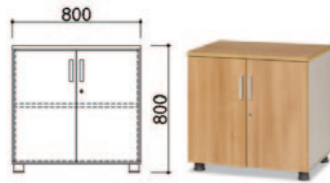

CABINET

캐비닛 (일반키)

JFUS-C2001
W800×D400×H800
24323942 ₩ 165,000