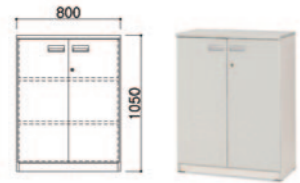

LAB Cabinet item

LAB CABINET

실험기구진열장

JFUS-C4006
W800×D420×H450
24322397 ₩154,000

JFUS-C4014
W800×D550×H450
24322405 ₩165,000

LAB CABINET

실험기구진열장

JFUS-C4001
W800×D420×H1050
24322371 ₩198,000