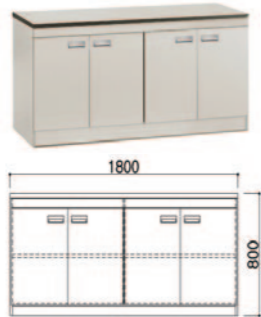

LAB CABINET

실험기구진열장 (라미스)

JFUS-C4032
W1800×D600×H795
25231071 ₩528,000