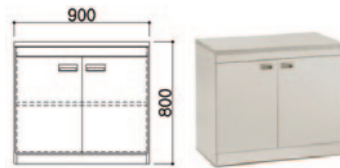

실험실용싱크대 (라미스)

JFUS-SS1003
W900×D600×H800
24322410 ₩583,000

LAB CABINET

실험기구진열장 (라미스)

JFUS-C4016
W900×D600×H800
24322832 ₩385,000

LAB CABINET

실험기구진열장 (라미스)

JFUS-C4033
W800×D600×H800
25231072 ₩484,000