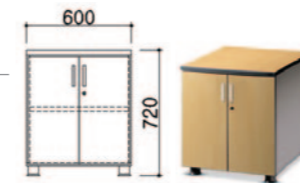

CABINET

캐비닛 (일반키)

JFUS-C2034
W600×D700×H720
24337800 ₩ 198,000